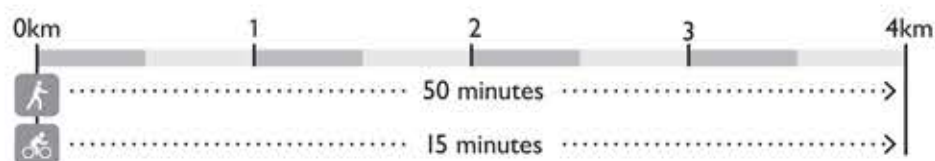

Please recycle this map after using it to keep the cycle going.